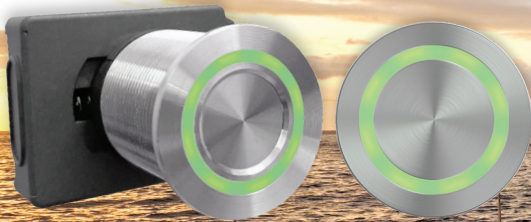

CANBus

BYOP

BUILD YOUR OWN PANEL

BY CRUZO

Cruzo

Where Elegance Meets Superior Functionality

The groundbreaking glass control panel, powered by unique touch piezo technology, redefines the helm of any yacht by introducing a modern look and feel while providing outstanding functionality, durability, and style. With a range of stylish options, including a sleek glass front in different sizes, and customizable backlighting in different colors, Cruzo sets a new standard in marine control systems.

Boat Guard IOA Relay

Boat Guard 20A Relay

Boat Guard Dual Relay

Infinity

Unleash Endless Control: Push to Infinity

Take your boat control to a new level with the Infinity switch - where innovation meets excellence. Designed to exceed expectations with its state-of-the-art piezo touch technology, robust design, captivating illumination, and continuous push functionality, this switch sets a new standard for excellence on the water.

MarineTouch Pro6

Aluminum Switch Panel: Mastering Marine Control

Embark on a new era of control with the MarineTouch Pro6 aluminum switch panel. Our dedication to precision engineering and cutting-edge design has yielded a control panel that blends seamlessly with your vessel's technology landscape. Whether you're a captain, an engineer, or anyone who values optimal control, our switch panel ensures you stay in command, no matter the conditions.

MarineTouch 4Key Aluminum Switch Panel: Mastering Marine Control

Upgrade your marine experience with our MarineTouch 4Key control panel - the ultimate solution for modern boat and yacht control. Designed to seamlessly integrate into your vessel, this state-of-the-art 4-button control panel brings a new level of ease, versatility and performance to your fingertips.