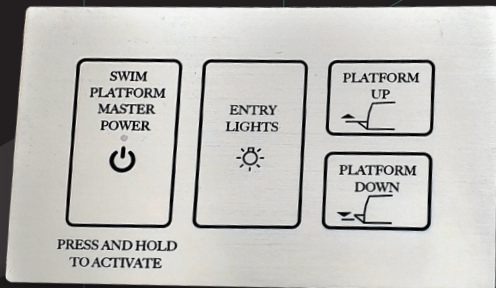

At the heart of this system lies the Cruzo glass panel, but the true innovation is the comprehensive control system that brings together all major boat functionalities for seamless integration and management. The sleek, minimalist design of the Cruzo panel elevates the aesthetic of any boat while offering touch control for critical boat systems. Built to be highly customizable, the Cruzo panel works seamlessly with NMEA 2000, providing universal compatibility with new and existing boat systems. Whether controlling lights, bilge pumps, or windlass operations, the Cruzo panel ensures intuitive management with just a touch.

Boat Guard IOA Relay

Boat Guard 20A Relay

Boat Guard Dual Relay

Infinity

Unleash Endless Control: Push to Infinity

Take your boat control to a new level with the Infinity switch - where innovation meets excellence. Designed to exceed expectations with its state-of-the-art piezo touch technology, robust design, captivating illumination, and continuous push functionality, this switch sets a new standard for excellence on the water.

MarineTouch Pro6

Aluminum Switch Panel: Mastering Marine Control

Embark on a new era of control with the MarineTouch Pro6 aluminum switch panel. Our dedication to precision engineering and cutting-edge design has yielded a control panel that blends seamlessly with your vessel's technology landscape. Whether you're a captain, an engineer, or anyone who values optimal control, our switch panel ensures you stay in command, no matter the conditions.

MarineTouch 4Key Aluminum Switch Panel: Mastering Marine Control

Upgrade your marine experience with our MarineTouch 4Key control panel - the ultimate solution for modern boat and yacht control. Designed to seamlessly integrate into your vessel, this state-of-the-art 4-button control panel brings a new level of ease, versatility and performance to your fingertips.