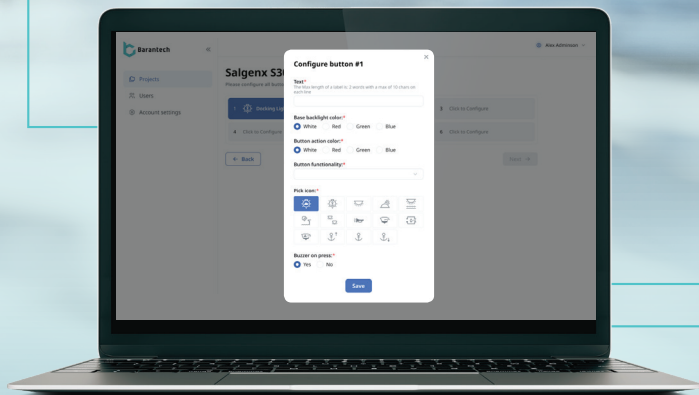

CANBus

BYOP

BUILD YOUR OWN PANEL

BY CRUZO

Cruzo

Where Elegance Meets Superior Functionality

The groundbreaking glass control panel, powered by unique touch piezo technology, redefines the helm of any yacht by introducing a modern look and feel while providing outstanding functionality, durability, and style. With a range of stylish options, including a sleek glass front in different sizes, and customizable backlighting in different colors, Cruzo sets a new standard in marine control systems.

Configure button #1

Tap
Tap the strength of a button to access a view of its related settings.

Backlight color*
 White Red Green Blue

Action color*
 White Red Green Blue

Button functionality*

Pick name*

Recent options*